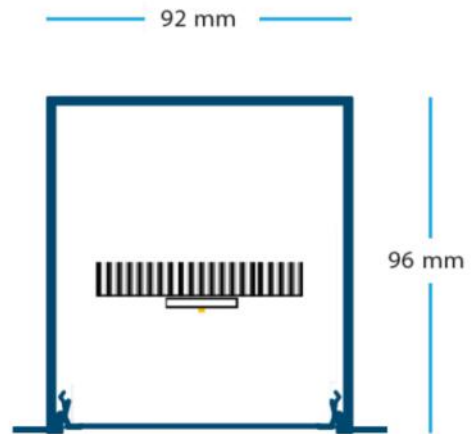

INDOOR

PHOTOMETRICS

240v AC

EMERGENCY PACKS

KG/M

BUILDING INFORMATION MODELING

REGULATORY COMPLIANCE MARK

TOOL-LESS COUPLING SYSTEM

CONTINUOUS LED

Distributor:
Dome Lighting Systems
Ph: 02/ 9659 3571
sales@dslighting.com.au
www.dslighting.com.au

HALITE Head office:
nswsales@halite.com.au
Seven Hills NSW, Australia

HALITE
ARCHITECTURAL