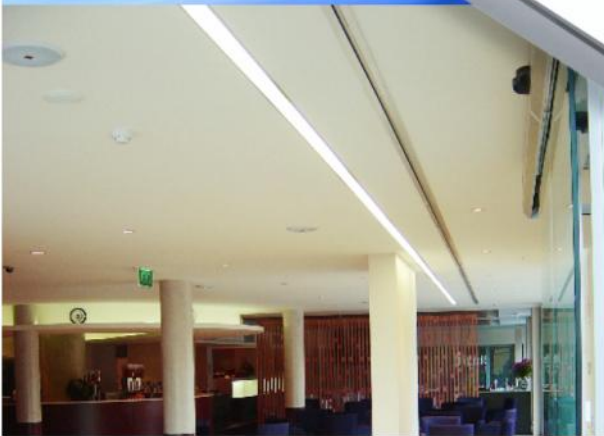

## HALITE PRIMA R211 LED RECESSED

**FINISHES** Natural Anodised, Pearl White, Custom Powdercoat, Coloured Anodised

**LIGHT SOURCE:** Zhaga Compliant, Digital Dimmable or Fixed Output LED, Standard or High Output