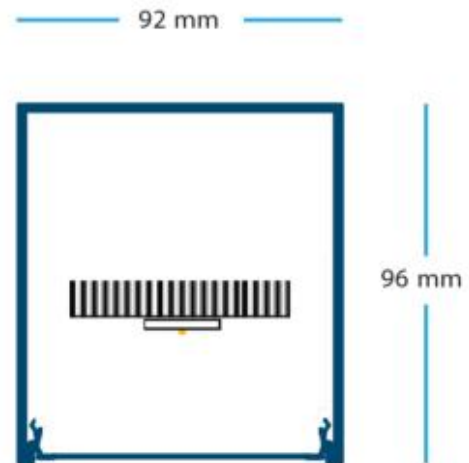

PRIMA H213 LED

HALITE

HALITE PRIMA H213 LED

- FINISHES** Natural Anodised, Pearl White,
Custom Powdercoat,
Coloured Anodised
- LIGHT SOURCE:** Zhaga Compliant, Digital
Dimmable or Fixed Output LED,
Standard or High Output
- OPTICS:** LEDoptix
- ACCESSORIES:** LED Emergency (on board),
LED Spitfire, LED Downlight.
(others on request)
Wire Suspension,
Rod Suspension,
Bends, Wall Brackets

INDOOR

PHOTOMETRICS

240v AC

EMERGENCY
PACKS

KG/M

BUILDING
INFORMATION
MODELING

REGULATORY
COMPLIANCE
MARK

TOOL-LESS
COUPLING
SYSTEM