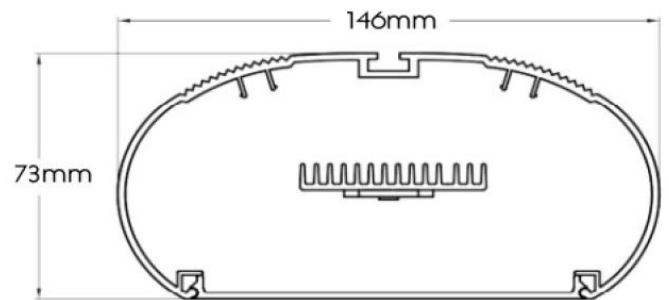

ACCESSORIES: LED Emergency (on board),
LED Spitfire, LED Downlight.
(others on request)
Wire Suspension,
Rod Suspension,
Bends, Wall Brackets

cd/klm
— CO-C180 — C90-C270

INDOOR

PHOTOMETRICS

240v AC

EMERGENCY
PACKS