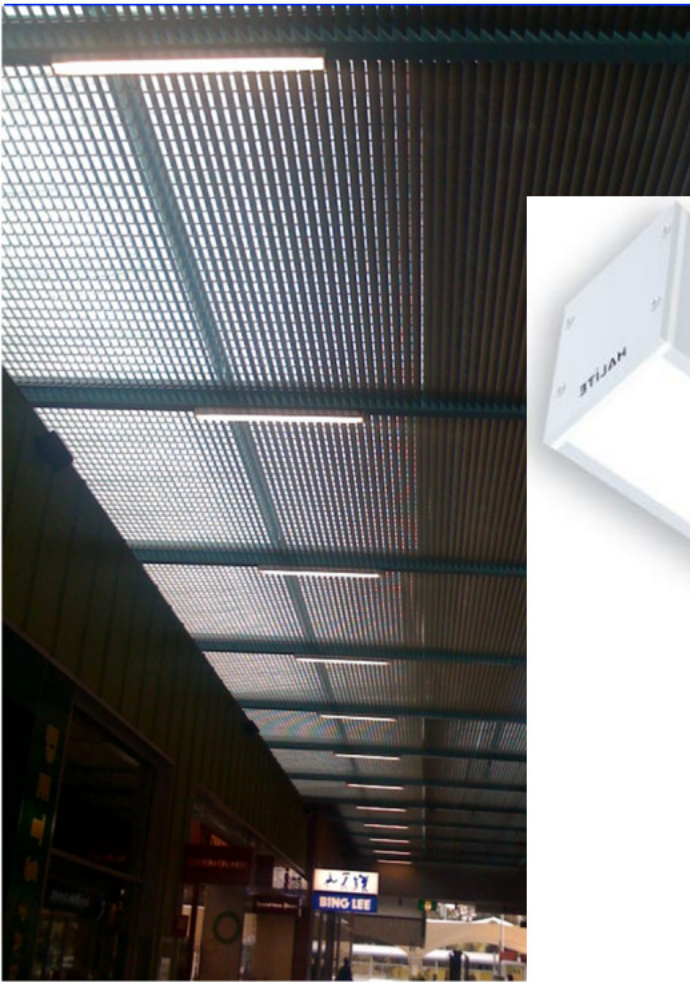

PRIMA 1P55 LED

HALITE PRIMA IP55 LED

- FINISHES** Natural Anodised, Pearl White, Custom Powdercoat, Coloured Anodised
- LIGHT SOURCE:** Zhaga Compliant, Digital Dimmable or Fixed Output LED, Standard or High Output
- OPTICS:** LEDoptix
- ACCESSORIES:** LED Emergency (on board), LED Spitfire (others on request) Wire Suspension, Rod Suspension