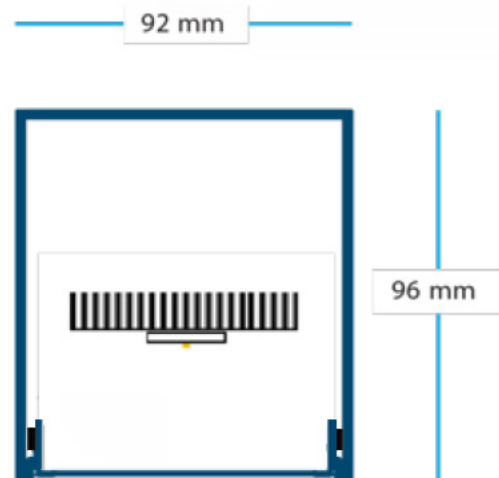

PRIMA 1P55 LED

HALITE PRIMA IP55 LED

- FINISHES** Natural Anodised, Pearl White, Custom Powdercoat, Coloured Anodised
- LIGHT SOURCE:** Zhaga Compliant, Digital Dimmable or Fixed Output LED, Standard or High Output
- OPTICS:** LEDoptix
- ACCESSORIES:** LED Emergency (on board), LED Spitfire (others on request) Wire Suspension, Rod Suspension

OUTDOOR

PHOTOMETRICS

240v AC

EMERGENCY PACKS

KG/M

BUILDING INFORMATION MODELING

REGULATORY COMPLIANCE MARK

TOOL-LESS COUPLING SYSTEM