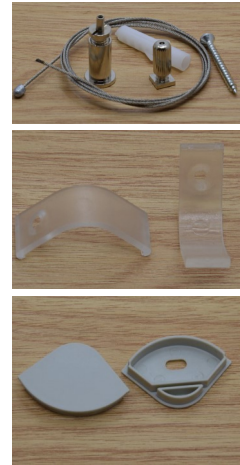

LEDLITE MICROLED Series

Chromatic Temp.

Dimensions

MICROLED TC30

4000K, 3000k, other

29.7mmx29.7mm x 2000mm

FEATURES

High power aluminum LED profile Large Corner or Pendant in max. 2mtrs lengths segments

- PMMA Milky or Clear diffuser
- suitable for FLEXILED strips range
Compatible with single or double row, 3528, 5050, 5630 & 3020 LED strip
- c/w end caps and mounting brackets
- Natural Anodised finish

OPTIONS

- LED strip light source - 5W/m, 10W/m, 15W/m, 20W/m 24V CV
(with over 100lm/W efficacy)
- 3000K, 4000K, 5000K (Ra>80) , RGB
- dimming (DALI, PWM)
- white or other colour finishes