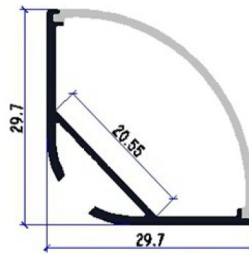

LEDLITE MICROLED Series

Chromatic Temp.

Dimensions

MICROLED TC30

4000K, 3000k, other

29.7mmx29.7mm x 2000mm

FEATURES

High power aluminum LED profile Large Corner or Pendant in max. 2mtrs lengths segments

OPTIONS

- LED strip light source - 5W/m, 10W/m, 15W/m, 20W/m 24V CV
(with over 100lm/W efficacy)
- 3000K, 4000K, 5000K (Ra>80) , RGB
- dimming (DALI, PWM)
- white or other colour finishes