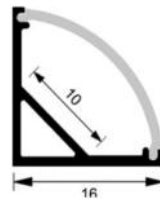

**LEDLITE MICROLED Series**

**Chromatic Temp.**

**Dimensions**

**MICROLED TC16**

4000K, 3000k, other

16mmx16mm

**FEATURES**

**High power aluminum LED profile Corner in max. 2mtrs lengths segments**