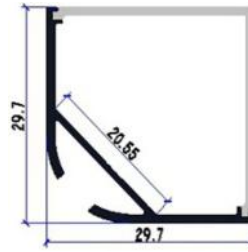

**LEDLITE MICROLED Series**

**Chromatic Temp.**

**Dimensions**

**MICROLED SC30**

4000K, 3000k, other

29.7mmx29.7mm

**FEATURES**

High power aluminum LED profile Large Square Corner or Pendant in max. 2mtrs lengths segments