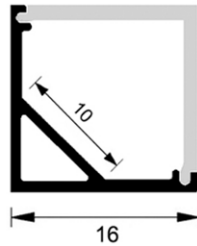

LEDLITE MICROLED Series

Chromatic Temp.

Dimensions

MICROLED SC16

4000K, 3000k, other

16mmx16mm x 2000mm

FEATURES

High power aluminum LED profile Corner in max. 2mtrs lengths segments