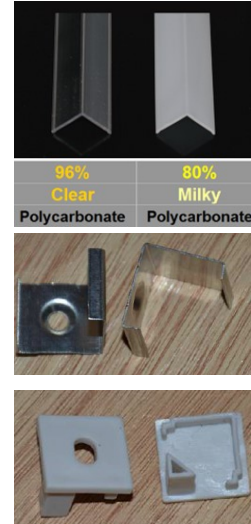

LEDLITE MICROLED Series

Chromatic Temp.

Dimensions

MICROLED SC16

4000K, 3000k, other

16mmx16mm x 2000mm

FEATURES

High power aluminum LED profile Corner in max. 2mtrs lengths segments

- PMMA Milky or Clear diffuser
- suitable for FLEXILED strips range
Compatible with single row 3528, 5630 & 3535, 5050 LED strip NANO, IP67, IP44
- c/w end caps and mounting brackets
- Natural Anodised finish

OPTIONS

- LED strip light source - 5W/m, 10W/m, 15W/m, 17W/m 24V CV
(with over 100lm/W efficacy)
- 3000K, 4000K, 5000K (Ra>80) , RGB
- dimming (DALI, PWM)
- white or other colour finishes