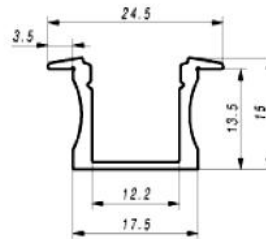

LEDLITE MICROLED Series

Chromatic Temp.

Dimensions

MICROLED 15

4000K, 3000k

15mmx17.5mm

MICROLED 15.REC

4000K, 3000k

24.5mmx17.5Mm

FEATURES

High power aluminum LED profile in max. 2mtrs segments

- PMMA opal matte diffuser
- PMMA Frosted diffuser
- PMMA clear diffuser
- Surface Mounted or recessed versions
- suitable for Ultrabright Flexible LED strips DLS Ribbon LED range
- c/w end caps and mounting brackets
- Natural Anodised finish