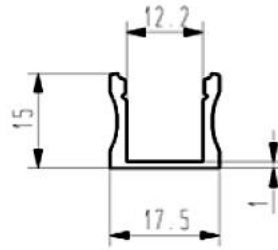

LEDLITE MICROLED Series

Chromatic Temp.

Dimensions

MICROLED 15

4000K, 3000k

15mmx17.5mm

MICROLED 15.REC

4000K, 3000k

24.5mmx17.5Mm

FEATURES

High power aluminum LED profile in max. 2mtrs segments

- PMMA opal matte diffuser
- PMMA Frosted diffuser
- PMMA clear diffuser
- Surface Mounted or recessed versions
- suitable for Ultrabright Flexible LED strips DLS Ribbon LED range
- c/w end caps and mounting brackets
- Natural Anodised finish